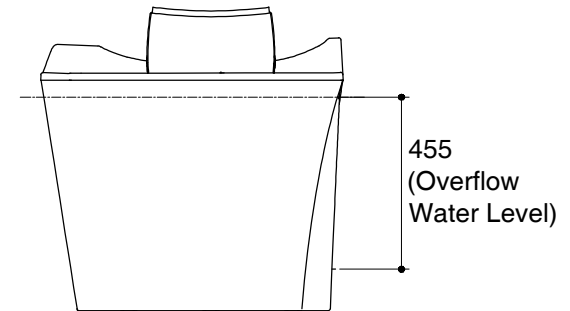

Dimensions are approximate.

Unit: mm

SKU	K-98155X-GGR58-0
Name	CUMULUS
Description	1.7 M. FREESTANDING BUBBLE MASSAGE BATH

KOHLER

*The recommended dimension for installation can be adjusted according to user preferences and layout.