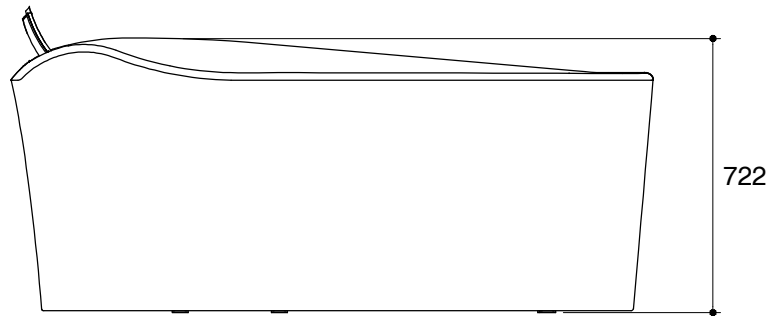

Dimensions are approximate.

Unit: mm

SKU	K-98155X-GGR58-0
Name	CUMULUS
Description	1.7 M. FREESTANDING BUBBLE MASSAGE BATH

KOHLER

*The recommended dimension for installation can be adjusted according to user preferences and layout.