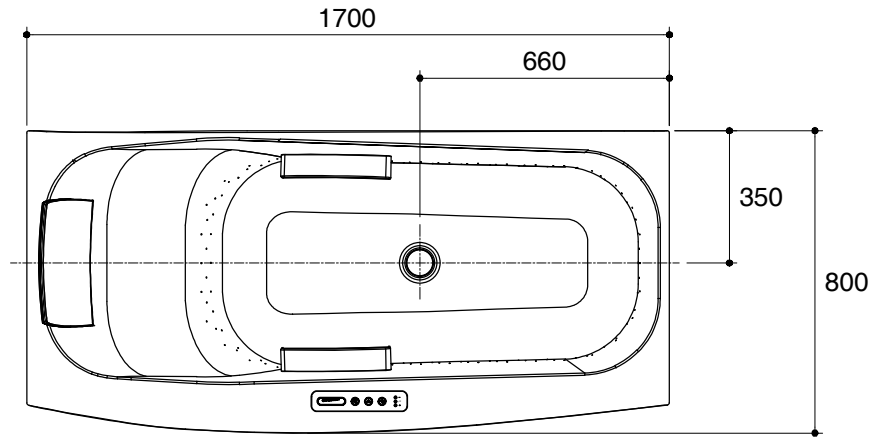

Dimensions are approximate.

Unit: mm

SKU	K-98155X-GGR58-0
Name	CUMULUS
Description	1.7 M. FREESTANDING BUBBLE MASSAGE BATH

KOHLER

*The recommended dimension for installation can be adjusted according to user preferences and layout.